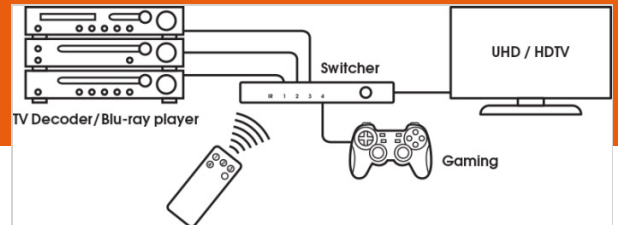

SAVA 1026 Smart AV HDMI auto switcher

Article number (SKU) 8310263
Colour ANTHRACITE METAL.

HDMI hub for 4 devices

The SAVA 1026 allows you to connect 4 HDMI devices to your TV. Suitable for the latest Ultra HD 4K resolution. Supports Dolby Atmos and DTS:X, as well as other popular audio formats. The built-in repeater and equaliser prevent signal loss. HDCP 2.2 support provides secure 4K Ultra HD content.

Connect old and new devices to each other with the smart solutions from Vogel's

Are the connections on your AV equipment incompatible with each other? But is your equipment not yet in need of replacement, or is vintage equipment your style? The smart solutions from Vogel's are the answer. The SAVA series consists of products that can be used to connect or expand (older) devices with new technologies. For example, wireless connections can be enabled or analogue connections can be converted to digital. Get more enjoyment from your valuable AV equipment and make it compatible!

The Quality Signature

When you purchase one of Vogel's SAVA products, you are always guaranteed quality and innovation. Smart and sustainable products that do what they are supposed to do. As part of Vogel's 'Quality Signature', you can always count on: reliability, design, innovation, ease of use and ease of installation.