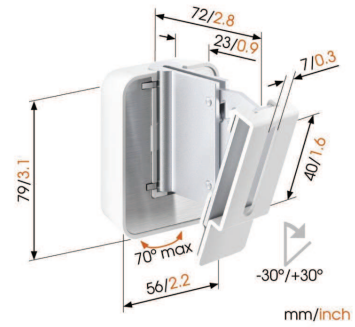

## SOUND 3200 - Universal loudspeaker wall mount (white)

Get more out of your speaker

Integrate your speaker seamlessly into your interior design by mounting it anywhere on your wall with the Vogel's SOUND 3200 wall bracket. Mount the bracket high or low, out of sight or in plain view – the wide turn (70°) and tilt (30° up and down) capacity make sure that you can always angle your speaker to sound best. This low-profile speaker bracket provides secure support for your speaker and comes in black or white to match the colour of your speaker. Installing the bracket perfectly straight is a breeze, thanks to the integrated spirit level.

## SOUND 3200 - Universal loudspeaker wall mount (white)

Angle your speaker so it sounds best

The Vogel's wall mount for your speaker helps you save space while still creating the best listening position. Easily adjust your speaker angle with one hand, and immerse yourself in music like never before.

### Features

- All wall mounting materials included: screws and fischer® plugs
- Easy mounting
- Ideal for Home Cinema front & surround speakers
- Mounting material included
- Straight mounting guaranteed thanks to the integrated spirit level
- Universal