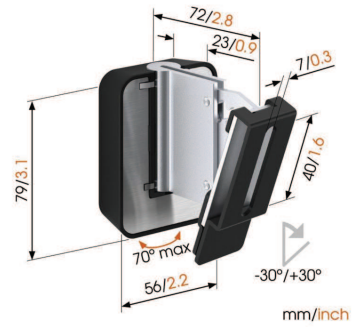

SOUND 3200 - Universal loudspeaker wall mount (black)

Get more out of your speaker

Integrate your speaker seamlessly into your interior design by mounting it anywhere on your wall with the Vogel's SOUND 3200 wall bracket. Mount the bracket high or low, out of sight or in plain view – the wide turn (70°) and tilt (30° up and down) capacity make sure that you can always angle your speaker to sound best. This low-profile speaker bracket provides secure support for your speaker and comes in black or white to match the colour of your speaker. Installing the bracket perfectly straight is a breeze, thanks to the integrated spirit level.

Turn	70
Tilt	30
Also available in the color:	White
Guarantee	5 years

SOUND 3200 - Universal loudspeaker wall mount (black)

Angle your speaker so it sounds best

The Vogel's wall mount for your speaker helps you save space while still creating the best listening position. Easily adjust your speaker angle with one hand, and immerse yourself in music like never before.

Features

- All wall mounting materials included: screws and fischer® plugs
- Easy mounting
- Ideal for Home Cinema front & surround speakers
- Mounting material included
- Straight mounting guaranteed thanks to the integrated spirit level
- Universal