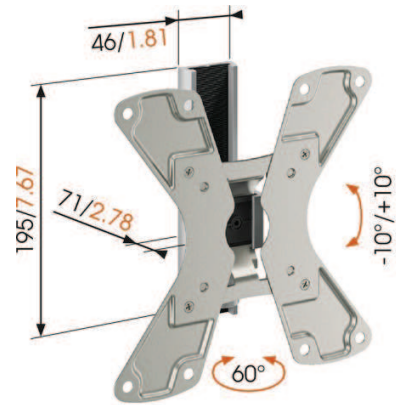

WALL 1120 SILVER LED/LCD/Plasma wall mount

Add more entertainment to your life with the WALL 1120 LED/LCD/Plasma wall mount for your flat screen TV. This wall mount turns your TV up to 60 degrees (30 degrees left and 30 degrees right) and tilts your screen 10 degrees forwards and backwards to give you the perfect view from any spot in the room. Great idea for mounting a flat screen TV in your bedroom, kitchen, workspace and children's room. This mount is part of the Vogel's TURN products.

| | |
|---------------------------------------|---|
| Min. size of TV | 19" |
| Max. TV size | 37" |
| Max. weight of TV (kg) | 15.0 |
| Turn (°) | 60 |
| Tilt (°) | 10 |
| Supplemental colors | Black |
| Guarantee | Life time |
| Hole pattern (mm) | min 100x100 / max 100x100 min 100x200 / max 100x200 min 200x100 / max 200x100 min 200x200 / max 200x200 min 75x75 / max 75x75 |
| Min. distance to the wall (mm) | 70.0 |

mm/inch

WALL 1120 SILVER LED/LCD/Plasma wall mount

Mount a LED/LCD/Plasma TV on any spot in your bedroom and adjust it for a great view. Mount a TV on the wall in your children's bedroom out of reach but easy to watch for an afternoon show. Keep yourself entertained in the kitchen, wherever you are working. Or put your flat screen TV on this flexible LED/LCD/Plasma wall mount in a workspace. You can turn the screen to the right and left and tilt it forward and backward so you always have a great view. It comes in black and silver and is suitable for screen sizes of 19 to 37 inch (48 to 94 cm). It supports up to 15 kg (33 lbs).

Features

- All TV mounting materials included: M4, M6 and M8 bolts
- All wall mounting materials included: screws and fischer® plugs
- Mount your TV with (VESA) mounting holes up to 200 x 200 mm
- Experience the best view anywhere in the room