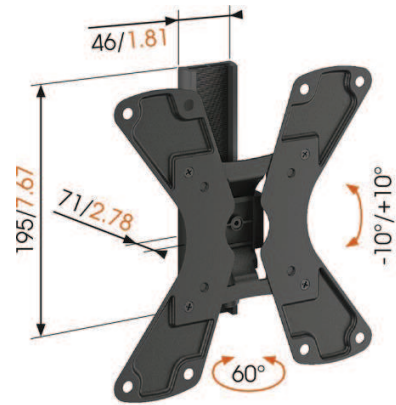

WALL 1120 BLACK LED/LCD/Plasma wall mount

Add more entertainment to your life with the WALL 1120 LED/LCD/Plasma wall mount for your flat screen TV. This wall mount turns your TV up to 60 degrees (30 degrees left and 30 degrees right) and tilts your screen 10 degrees forwards and backwards to give you the perfect view from any spot in the room. Great idea for mounting a flat screen TV in your bedroom, kitchen, workspace and children's room. This mount is part of the Vogel's TURN products.

Min. size of TV	19"
Max. TV size	37"
Max. weight of TV (kg)	15.0
Turn (°)	60
Tilt (°)	10
Supplemental colors	Silver
Guarantee	Life time
Hole pattern (mm)	min 100x100 / max 100x100 min 100x200 / max 100x200 min 200x100 / max 200x100 min 200x200 / max 200x200 min 75x75 / max 75x75
Min. distance to the wall (mm)	70.0

mm/inch

WALL 1120 BLACK LED/LCD/Plasma wall mount

Mount a LED/LCD/Plasma TV on any spot in your bedroom and adjust it for a great view. Mount a TV on the wall in your children's bedroom out of reach but easy to watch for an afternoon show. Keep yourself entertained in the kitchen, wherever you are working. Or put your flat screen TV on this flexible LED/LCD/Plasma wall mount in a workspace. You can turn the screen to the right and left and tilt it forward and backward so you always have a great view. It comes in black and silver and is suitable for screen sizes of 19 to 37 inch (48 to 94 cm). It supports up to 15 kg (33 lbs).

Features

- All TV mounting materials included: M4, M6 and M8 bolts
- All wall mounting materials included: screws and fischer® plugs
- Mount your TV with (VESA) mounting holes up to 200 x 200 mm
- Experience the best view anywhere in the room