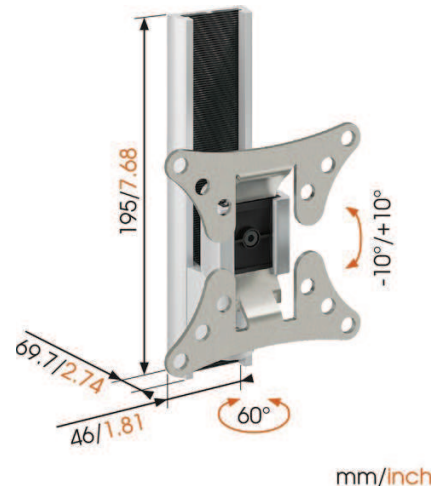

## WALL 1020 – Swivel TV Wall Mount (Silver)

With the WALL 1020 TV wall bracket you can get the best view of your flat screen television anywhere in the room. Multitasking doesn't have to mean missing out on your favourite programmes. Whether you're in the kitchen, workspace, or living room, Vogel's swivel wall brackets make it easy to fit a small LED/LCD/Plasma TV, even in crowded rooms. Keep your children entertained, enjoy your favourite show while cooking in the kitchen, or work in the study whilst watching the news.

<b>Min. TV size (inches)</b>	17"
<b>Max. TV size (inches)</b>	26"
<b>Max. weight of TV (kg)</b>	15.0
<b>Turn</b>	60
<b>Tilt</b>	10
<b>Also available in the color:</b>	Black
<b>Guarantee</b>	Life time
<b>Hole pattern (mm)</b>	min 100x100 / max 100x100 min 75x75 / max 75x75
<b>Min. distance to the wall (mm)</b>	70.0

## WALL 1020 – Swivel TV Wall Mount (Silver)

The WALL 1020 TV wall bracket allows your television to turn up to 30 degrees left and 30 degrees right, and tilt 10 degrees forwards for optimum viewing. This mount comes in both black and in sleek and stylish silver, and is suitable for 17-26 inch (43-66 cm) screens. The WALL 1020 can provide support for TVs weighing up to 15 kg (33 lbs).

## Features

- All TV mounting materials included: M4 and M6 bolts
- All wall mounting materials included: screws and fischer® plugs
- Experience the best view anywhere in the room
- Generally used for kitchen, workspace and children's room
- Mount your TV with (VESA) mounting holes up to 100 x 100 mm