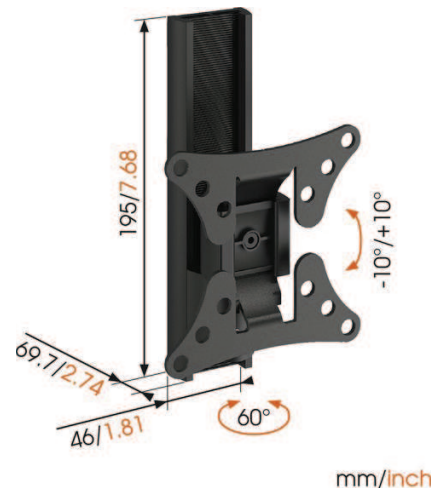

WALL 1020 - Swivel TV Wall Mount (Black)

Get the best view of your flat screen TV anywhere in the room with the WALL 1020 swivel wall bracket for LED/LCD/Plasma televisions. The WALL 1020 is perfect for mounting a small TV in your children's room, kitchen or workspace. Enjoy your favourite shows while you cook in the kitchen, keep the kids entertained safely in the playroom, or use your workspace more efficiently without sacrificing your view.

Min. TV size (inches)	17"
Max. TV size (inches)	26"
Max. weight of TV (kg)	15.0
Turn	60
Tilt	10
Also available in the color:	Silver
Guarantee	Life time
Hole pattern (mm)	min 100x100 / max 100x100 min 75x75 / max 75x75
Min. distance to the wall (mm)	70.0

WALL 1020 - Swivel TV Wall Mount (Black)

Avoid frustrations when watching your television in the busier rooms of the house - this TV wall bracket turns your television up to 60 degrees (30 degrees left and 30 degrees right) and tilts your screen 10 degrees forwards, giving excellent viewing flexibility. The WALL 1020 is available in black and silver, and is suitable for 17-26 inch (43-66 cm) screens. With a load bearing weight of up to 15 kg (33 lbs), you can rest assured that your television is fitted safely and securely.

Optimize your viewing experience with the WALL 1020 swivel wall bracket from Vogel's.

Features

- All TV mounting materials included: M4 and M6 bolts
- All wall mounting materials included: screws and fischer® plugs
- Experience the best view anywhere in the room
- Generally used for kitchen, workspace and children's room
- Mount your TV with (VESA) mounting holes up to 100 x 100 mm