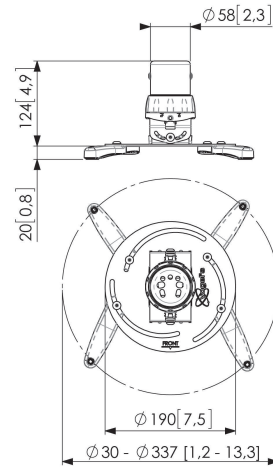

PPC 1500 PROJECTOR CEILING MOUNT

The PPC 1500 projector mount is specially designed for the new generation projectors up to 15 kg. This projector interface is equipped with a unique fine tune adjustability for precise alignment with the projection surface. Once aligned, the projector stays in position.

Turn (°)	360
Tilt (°)	15
Supplemental colors	Wit
Guarantee	5 years

PPC 1500 PROJECTOR CEILING MOUNT

Turning the special friction ring will eliminate all play from the interface connections, making the mount a stiff and very stable solution.

Features

- Easy levelling and installation
- Fine tune adjustability

Logistic information

EAN Code Product	8712285325069
Net weight (kg)	1.96
Single Box Width (mm)	255
Single Box Length (mm)	265
Single Box Height (mm)	128