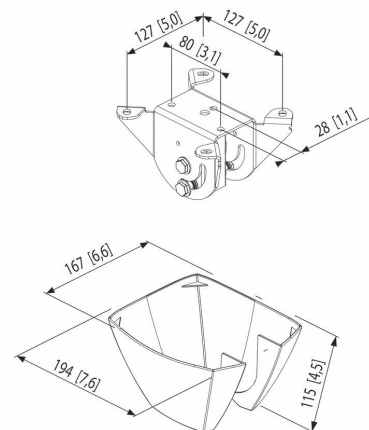

### Specifications

---

- Max. weight: 60 kg / 132 lbs
- Guarantee: 5 years
- Available colours: Silver, Black

The PFA 9010 ceiling plate can be used to mount LCD/Plasma TV's and projectors to the ceiling in combination with 60 mm diameter extension tubes.

## Ceiling plate PFA 9010

The PFA 9010 ceiling plate is part of a modular system which enables you to create your own ceiling mounting solution for LCD/Plasma TV's and/or projectors. You can easily insert and attached one of the extension tubes (PFA 9003/ 9004/ 9015/ 9016).

## Logistic information

- Packaging size: 262x161x149 mm
- Max. weight: 1 kg / 3 lbs
- EAN Code: 8712285312809