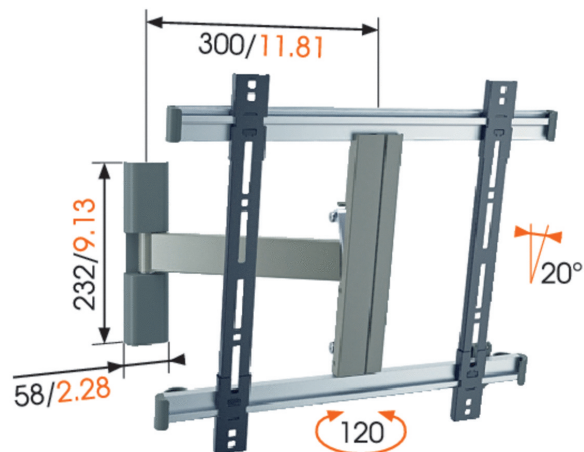

UltraThin LED/LCD/Plasma wall mount THIN 225

Specifications

- Screen size (Min. - Max.): 26 – 42 " / 66 – 107 cm
- Max. weight: 18 kg / 40 lbs
- Tilt: 20 °
- Turn: 120 °
- Min. distance to the wall (mm): 35 mm
- VESA mounting holes: 100x100mm up to 400x400mm
- Guarantee: Lifetime
- Available colours: Dolphin Grey/Aluminium

Experience the best view anywhere in the room with the THIN 225 UltraThin LED/LCD/Plasma wall mount. Use it in your bedroom, living room, children's room and kitchen for the ultimate viewing flexibility. This wall mount easily turns your TV up to 120 degrees (60 degrees left and 60 degrees right) and tilts your screen up to 20 degrees forward so that everyone can easily watch TV. This mount is part of the Vogel's TURN products. >> Available early 2012 <<

UltraThin LED/LCD/Plasma wall THIN 225

mm/inch

Enjoy your morning news show or afternoon food program in the kitchen by adjusting your LED/LCD/Plasma TV to the best view, wherever you are working. Watch a game while working on paperwork or enjoy a movie with friends by turning your flat screen TV to the perfect position. You hardly see this wall mount with just 3.5 cm (1.4 inch) of space between the TV and the wall. It only takes a moment to install the LED/LCD/Plasma wall mount with the easy level adjustment and drilling template. Suitable for screen sizes of 26 to 42 inch (66 to 107 cm) with a maximum screen thickness of 4.5 cm (1.8 inch).

Features

Logistic information

- Packaging size: 350x510x76 mm
- Max. weight: 4 kg / 8 lbs
- EAN Code: 8712285319549