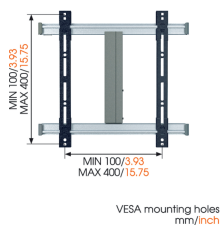

UltraThin LED/LCD/Plasma wall mount THIN 225

Specifications

- Screen size (Min. - Max.): 26 – 42 " / 66 – 107 cm
- Max. weight: 18 kg / 40 lbs
- Tilt: 20 °
- Turn: 120 °
- Min. distance to the wall (mm): 35 mm
- VESA mounting holes: 100x100mm up to 400x400mm
- Guarantee: Lifetime
- Available colours: Dolphin Grey/Aluminium

Experience the best view anywhere in the room with the THIN 225 UltraThin LED/LCD/Plasma wall mount. Use it in your bedroom, living room, children's room and kitchen for the ultimate viewing flexibility. This wall mount easily turns your TV up to 120 degrees (60 degrees left and 60 degrees right) and tilts your screen up to 20 degrees forward so that everyone can easily watch TV. This mount is part of the Vogel's TURN products. >> Available early 2012 <<

UltraThin LED/LCD/Plasma wall THIN 225

mm/inch

Enjoy your morning news show or afternoon food program in the kitchen by adjusting your LED/LCD/Plasma TV to the best view, wherever you are working. Watch a game while working on paperwork or enjoy a movie with friends by turning your flat screen TV to the perfect position. You hardly see this wall mount with just 3.5 cm (1.4 inch) of space between the TV and the wall. It only takes a moment to install the LED/LCD/Plasma wall mount with the easy level adjustment and drilling template. Suitable for screen sizes of 26 to 42 inch (66 to 107 cm) with a maximum screen thickness of 4.5 cm (1.8 inch).

Features

Logistic information

- Packaging size: 350x510x76 mm
- Max. weight: 4 kg / 8 lbs
- EAN Code: 8712285319549