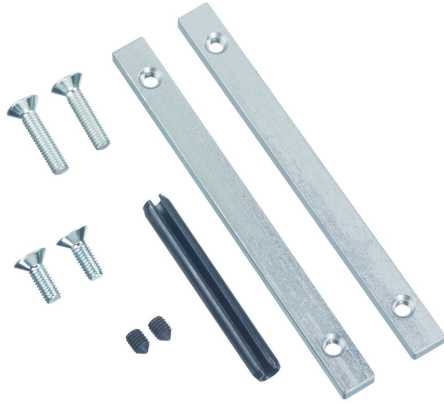

Coupler for Connect-it poles PUA 9501

Specifications

- Max. weight: 30 kg / 66 lbs
- Guarantee: 5 years
- Available colours: Silver

2 poles from the Connect-it Series (PUC 2108, PUC 2115, PUC 2130, PUC 2308, PUC 2315 or PUC 2330) can be coupled with the PUA 9501.

Coupler for Connect-it poles PUA 9501

Features

Logistic information

- Packaging size: 136x158x59 mm
- Max. weight: 1 kg / 1 lbs
- EAN Code: 8712285317361