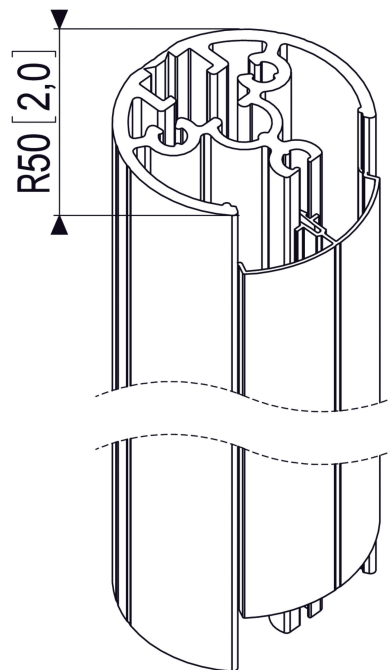

80 cm pole
PUC 2108

Specifications

- Max. weight: 30 kg / 66 lbs
- Guarantee: 5 years
- Available colours: Silver/Aluminium

The PUC 2108 is an 80 cm pole and is a part of the modular Connect-it system with which you can create your own ceiling solution for small- to medium-sized displays.

80 cm pole PUC 2108

The PUC 2108 is equipped with a double CIS[®] cable duct system with which you can quickly and simply ensure that all cables are concealed. The pole is made of aluminium and, therefore, it can be easily cut at the required length. Therefore, combine a pole with one of the Connect-it ceiling plates (PUC 1010, PUC 1030 or PUC 1040) or the truss adapter (PUC 1050) and a Connect-it interface (PFI 3010, PFI 3020 or PFI 3030) for a complete ceiling solution.

Features

- Stylish design
- Aluminium, easy to cut to length
- CIS[®] Cable Inlay System
- Easy mounting

Logistic information

- Packaging size: 102x850x78 mm
- Max. weight: 2 kg / 4 lbs
- EAN Code: 8712285317149