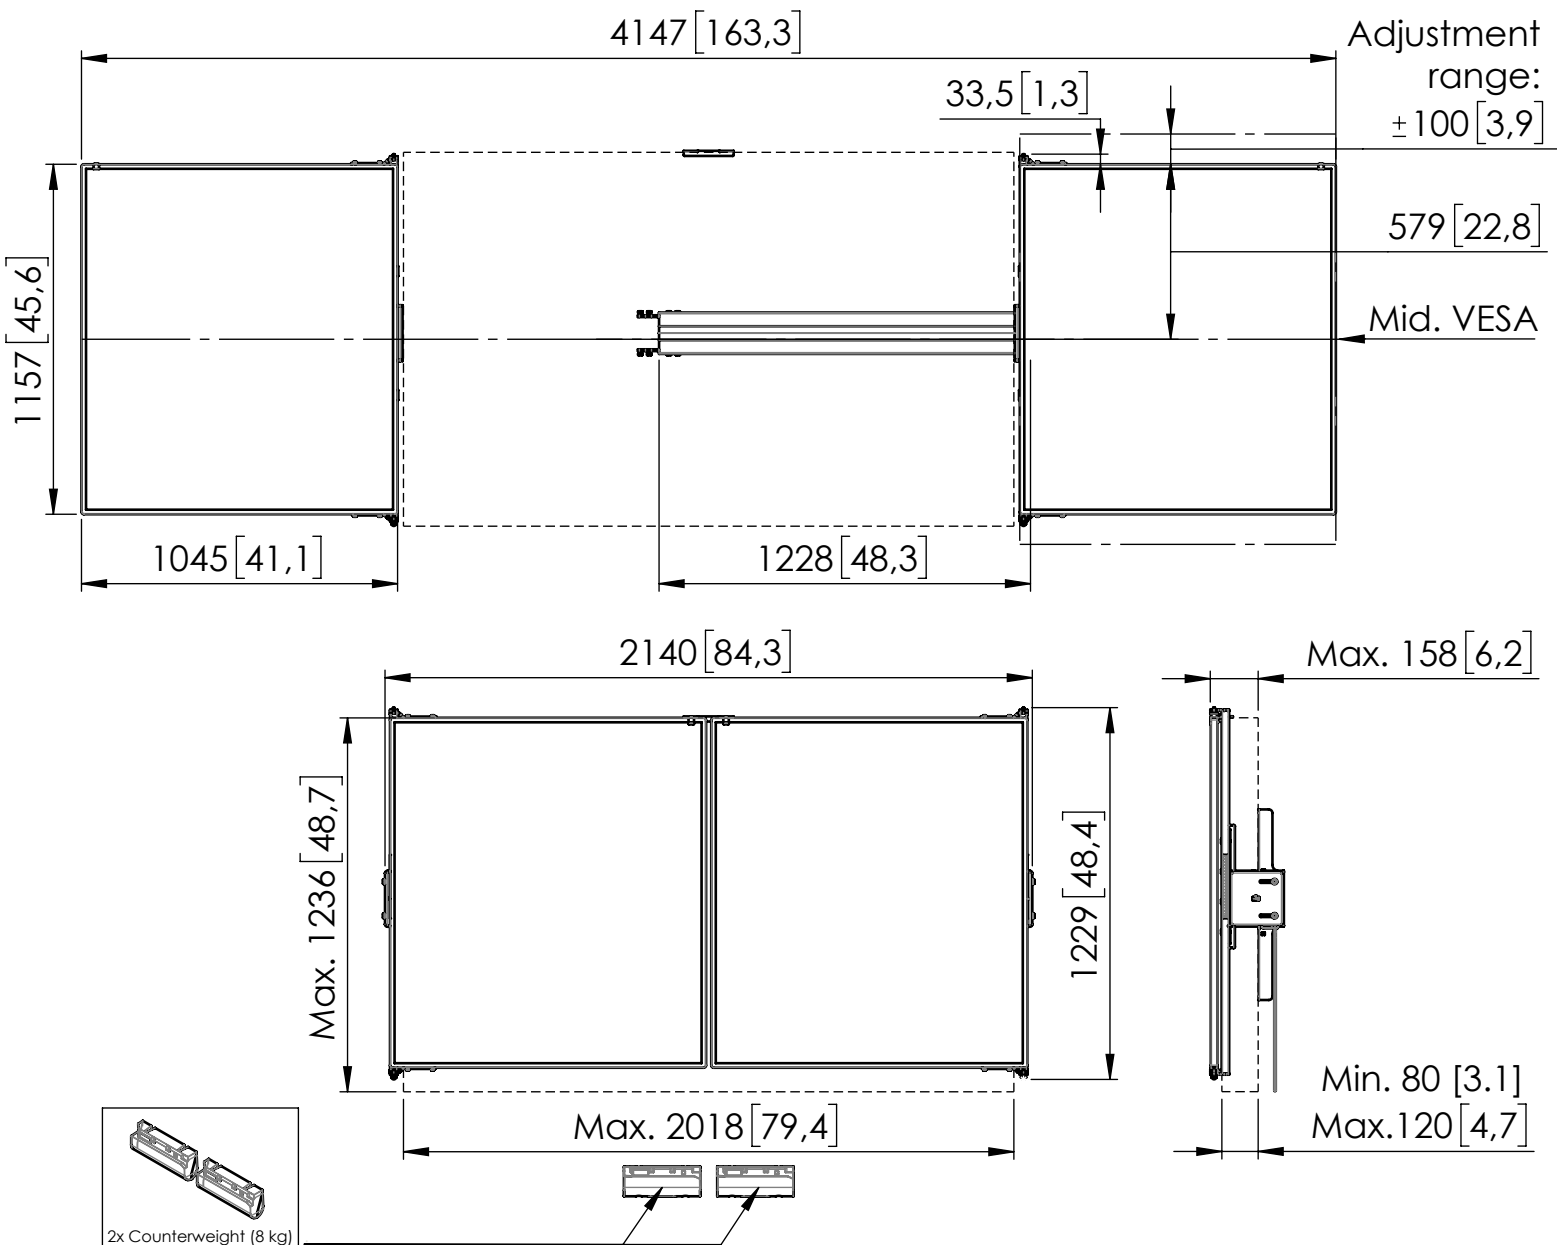

# Product data sheet

## RISE WBS86M WB set 86" for 5XXX series

Dimensions in mm [inch]

Screen sizes: 86 inch  
 Net weight: 48,3 kg / 106.4 lbs  
 Gross weight: 53,4 kg / 117.7 lbs

Maximum allowable load (screen+accessories) on a RISE 5XXX system in combination with RISE WBS86M: 86,0 kg / 189.6 lbs