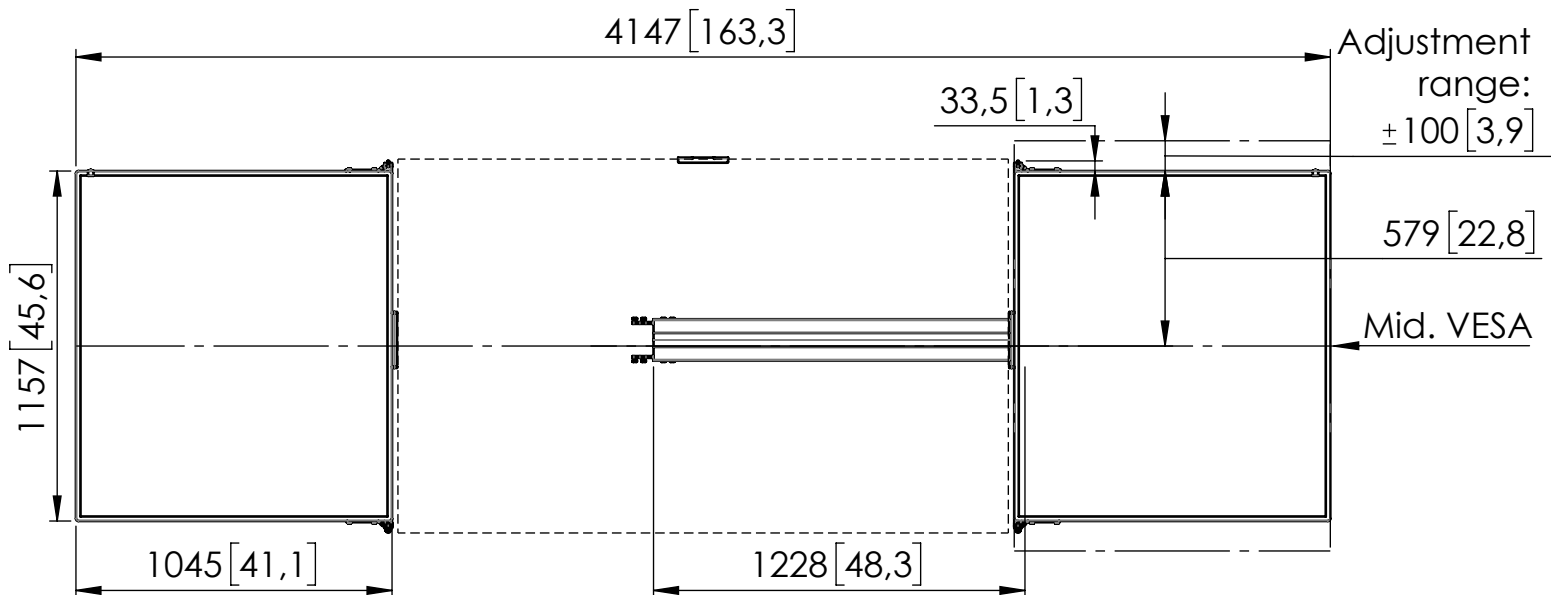

Product data sheet

RISE WBS86 WB set 86"

Dimensions in mm [inch]

Screen sizes: 86 inch
 Net weight: 32,7 kg / 72.1 lbs
 Gross weight: 37,7 kg / 83.1 lbs

Maximum allowable load (screen+accessories) on a RISE 200X system in combination with RISE WBS86: 107,3 kg / 236.5 lbs

Maximum allowable load (screen+accessories) on a RISE 420X system in combination with RISE WBS86: 87,3 kg / 192.4 lbs

Note: This document and specifications herein are confidential and the exclusive property of Vogel's Products b.v. Neither this design nor any information contained in this drawing may be reproduced or disclosed to others without written consent of Vogel's Products b.v. The design and information will not be reproduced, copied or used, either in part or in its entirety, as the basis for the manufacture or sale of items without written permission.
Warning: Please study all instructions and illustrations carefully before installation.
 Information in this document is subject to change without further notice.