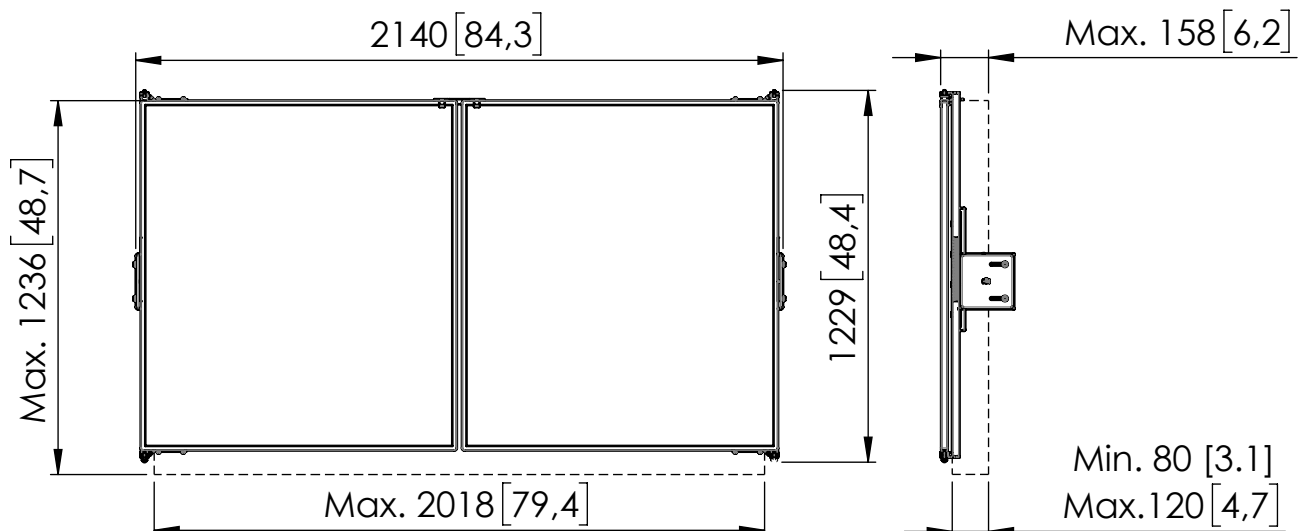

Product data sheet

RISE WBS86 WB set 86"

Dimensions in mm [inch]

Screen sizes: 86 inch
 Net weight: 32,7 kg / 72.1 lbs
 Gross weight: 37,7 kg / 83.1 lbs

Maximum allowable load (screen+accessories) on a RISE 200X system in combination with RISE WBS86: 107,3 kg / 236.5 lbs

Maximum allowable load (screen+accessories) on a RISE 420X system in combination with RISE WBS86: 87,3 kg / 192.4 lbs

Note: This document and specifications herein are confidential and the exclusive property of Vogel's Products b.v. Neither this design nor any information contained in this drawing may be reproduced or disclosed to others without written consent of Vogel's Products b.v. The design and information will not be reproduced, copied or used, either in part or in its entirety, as the basis for the manufacture or sale of items without written permission.
Warning: Please study all instructions and illustrations carefully before installation.
 Information in this document is subject to change without further notice.