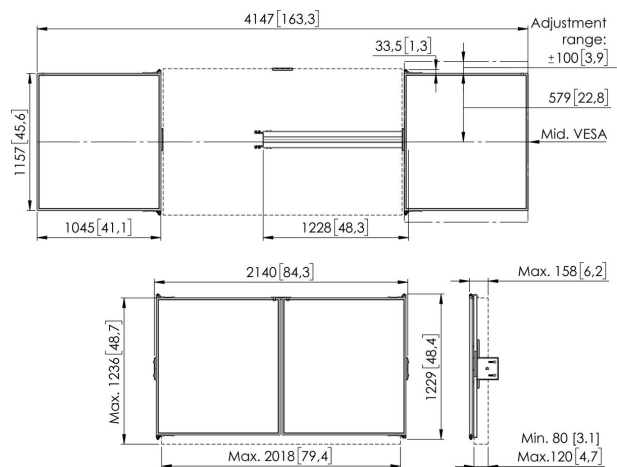

WBS86 Whiteboard set for 86" displays

Key Benefits

- 3 step installation in 20 minutes
- For mounting on the RISE floor-wall solutions
- For mounting on the RISE trolley, floor stand

Whiteboard set for 86" screens

The RISE WBS86 whiteboard set is a universal system, suitable for all types of 86" (interactive) displays. This accessory allows you to mount a whiteboard to the left and right of your 86" screen. The enamelled steel boards are attached top and bottom on a Vogel hinge, which retains friction and writing stability even after frequent use. Nonetheless, should the friction become less than desired over time, the hinge can easily be adjusted.

WBS86 Whiteboard set for 86" displays

Specifications

Min. screen size (inch)	86
Max. screen size (inch)	86
Bracket Interface	Yes
Mounting System	Excluding
Adjustable depth	Yes
Adjustable height	Yes
Lockable	True
Height	1157
Width	4147
Article number (SKU)	7300860
EAN single box	8712285410543
Colour	White
TÜV certified	No
Guarantee	5 years
Guarantee enamel steel boards	25 years