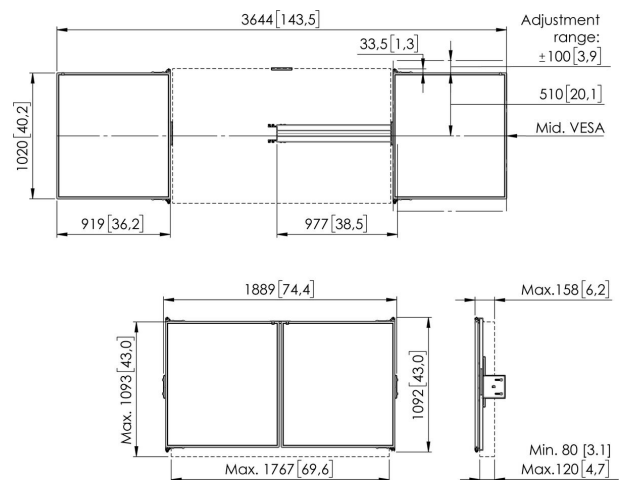

RISE WBS75 Whiteboard set for 75" displays

Key Benefits

- 3 step installation in 20 minutes
- For mounting on the RISE floor-wall solutions
- For mounting on the RISE trolley, floor stand

Whiteboard set for 75" screens The RISE WBS75 whiteboard set is a universal system, suitable for all types of 75" (interactive) displays. This accessory allows you to mount a whiteboard to the left and right of your 75" screen. The enamelled steel boards are attached top and bottom on a Vogel hinge, which retains friction and writing stability even after frequent use. Nonetheless, should the friction become less than desired over time, the hinge can easily be adjusted.

RISE WBS75 Whiteboard set for 75" displays

Specifications

Min. screen size (inch)	75
Max. screen size (inch)	75
Bracket Interface	Yes
Mounting System	Including
Adjustable depth	Yes
Adjustable height	Yes
Lockable	True
Height	1020
Width	3644
Article number (SKU)	7300750
EAN single box	8712285410529
Colour	White
Certifications	TÜV 5
TÜV certified	No
Guarantee	5 years
Guarantee enamel steel boards	25 years