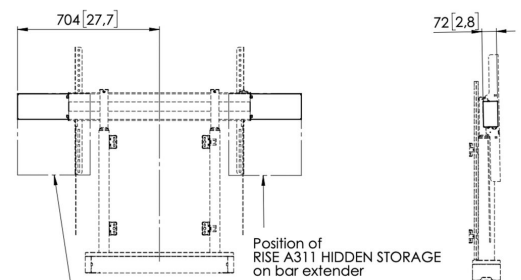

RISE A321 Extension Bar for Hidden Storage Unit for RISE motorized display lifts (black)

Key Benefits

- Complete your RISE Display lift with handy accessories
- To be used in combination with the RISE A311 Hidden storage unit
- Quick and easy installation
- TÜV-5 certified

RISE Extension Bar for hidden storage unit

With the RISE A321 extension bar, you make installation and accessibility easier when mounting a wall display lift. You can also use this extension bar to attach multiple RISE A311 hidden storage units to a Vogel's RISE motorized display lift. Easy to install. The extension bar for installation on the back of the display lift is only suitable in combination with one or more RISE A311 accessories.

RISE A321 Extension Bar for Hidden Storage Unit for RISE motorized display lifts (black)

Specifications

Article number (SKU)	7303210
Colour	Black
EAN single box	8712285356926
Height	127
Length	257
Depth	72
TÜV certified	Yes
Guarantee	5 years
Max. weight load (kg)	14