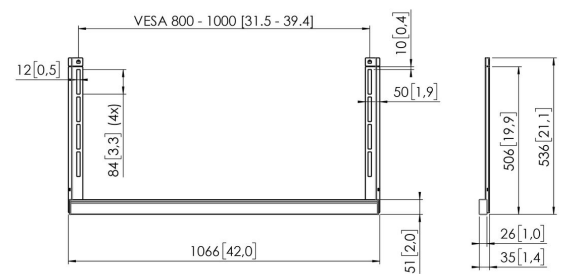

RISE A 174 Extended accessory interface plate for RISE display lifts

The RISE A 174 can be used to mount accessories below screens that have a horizontal VESA size of 1000 mm. This accessory offers the same mounting options as the RISE A 111, but has a width of 1000 mm.

RISE A 174 Extended accessory interface plate for RISE display lifts

Specifications

Article number (SKU)	7301740
EAN single box	8712285406706
Guarantee	5 years

VOGEL'S HOLDING BV (©)

All rights reserved.
Subject to printing errors,
technical and price
amendments.