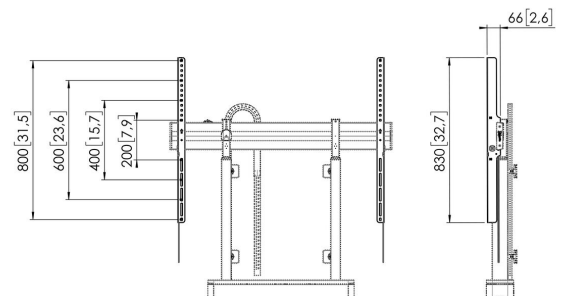

## RISE A 173 Extended interface (VESA) strips for RISE display lifts

### Key Benefits

- Complete your RISE Display lift with handy accessories

The RISE A 173 interface (VESA) strips allow you to mount screens with an 800 mm vertical VESA onto a RISE display lift.

## RISE A173 Extended interface (VESA) strips for RISE display lifts

### Specifications

Article number (SKU)	7301730
EAN single box	8712285406683
TÜV certified	Yes
Guarantee	5 years

VOGEL'S HOLDING BV (©)

All rights reserved.  
Subject to printing errors,  
technical and price  
amendments.