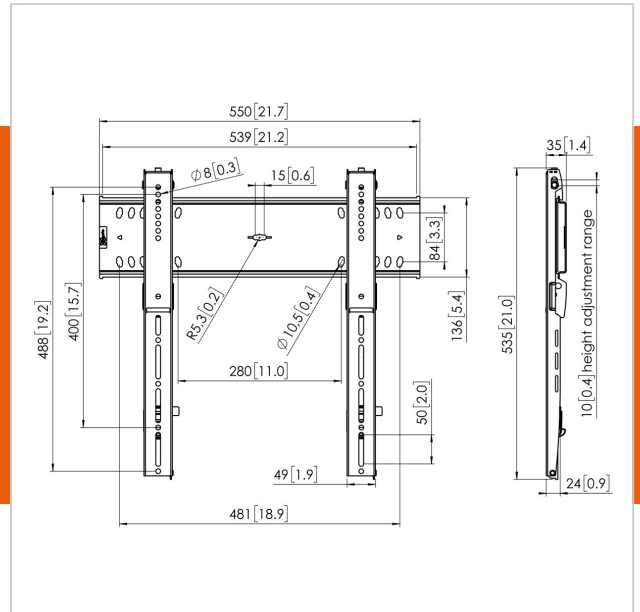

PFW 6400 Display wall mount fixed

Article number (SKU) 7364000
Colour Black

Key Benefits

- Easy levelling and installation
- For the heaviest displays
- Self-centering display bolts
- Integrated lock
- Locked service position

The PFW 6400 is a sturdy fixed wall mount. The mount can hold displays from 46 to 65 inch (116 cm to 165 cm), weighing up to 100 kg (220 lbs).

Are you looking for a sturdy and safe way to mount your TV flat against the wall? The PFW 6400 fixed wall bracket is a reliable and simple solution with guaranteed Vogel's quality. It features an aesthetically integrated lock whilst maintaining a depth of only 35 mm. The post installation levelling makes installing even more easy. The mount is sturdy and solid, because safety is paramount at Vogel's.

PFW 6400 Display wall mount fixed

www.vogels.com

VOGEL'S HOLDING BV 2019 (c) All rights reserved.
Subject to printing errors, technical and price amendments.
Date: 2021-02-17

Specifications

Product type number	PFW 6400	Min. vertical hole pattern (mm)	75
Article number (SKU)	7364000	Orientation	Landscape
Colour	Black	Service position	Yes
EAN single box	8712285334122	Universal or fixed hole pattern	Universal
TÜV certified	Yes		
Guarantee	5 years		
Min. screen size (inch)	46		
Max. screen size (inch)	65		
Max. weight load (kg)	100		
Min. hole pattern	75mm x 75mm		
Max. hole pattern	400mm x 400mm		
Max. bolt size	M8		
Max. height of interface (mm)	536		
Max. width of interface (mm)	550		
Fischer inside	Yes		
Levelling function	Post-installation horizontal levelling		
Lock options	Lock included / integrated		
Max. horizontal hole pattern (mm)	400		
Max. screen size (inch)	65		
Max. vertical hole pattern (mm)	400		
Min. distance to the wall (mm)	35		
Min. horizontal hole pattern (mm)	75		
Min. screen size (inch)	46		