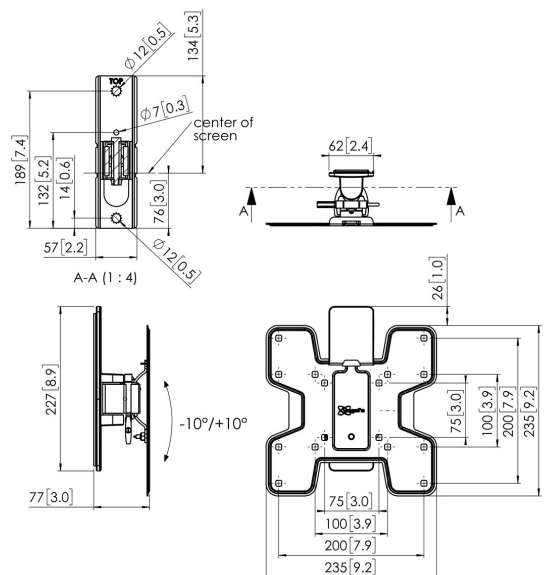

## PFW 2020 Display Wall Mount turn & tilt

The clean and slim PFW 2000 Series is designed with hospitality content in mind.

## PFW 2020 Display Wall Mount turn & tilt

# Specifications

Article number (SKU)	7320200
Colour	Black
EAN single box	8712285335105
Product size	S
TÜV certified	Yes
Tilt	Tilt -10°/+10°
Turn	Up to 60°
Guarantee	5 years
Min. screen size (inch)	19
Max. screen size (inch)	43
Max. weight load (kg/Lbs)	16 / 35.27
Max. bolt size	M8
Max. height of interface (mm)	235
Max. width of interface (mm)	235
Fischer inside	Yes
Levelling function	Post-installation horizontal levelling
Lockable	True
Lock options	Lock included / integrated
Max. distance to the wall (mm / inch)	77 / 3.03
Max. horizontal hole pattern (mm)	200
Max. screen size (inch)	43
Max. vertical hole pattern (mm)	200
Min. distance to the wall (mm / inch)	77 / 3.03
Min. horizontal hole pattern (mm)	75
Min. screen size (inch)	19
Min. vertical hole pattern (mm)	75
Number of pivot points	1
Universal or fixed hole pattern	Fixed