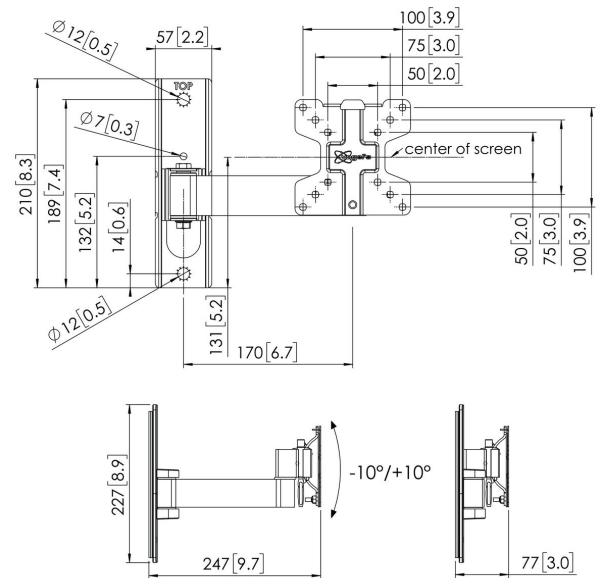

PFW 1030 Display Wall Mount turn & tilt

The clean and slim PFW 1000 Series is designed with hospitality content in mind.

PFW 1030 Display Wall Mount turn & tilt

Specifications

Article number (SKU)	7310300
Colour	Black
EAN single box	8712285342424
Product size	XS
TÜV certified	Yes
Tilt	Tilt -10°/+10°
Turn	Up to 120°
Guarantee	5 years
Min. screen size (inch)	10
Max. screen size (inch)	28
Max. weight load (kg)	16
Max. bolt size	M6
Max. height of interface (mm)	116
Max. width of interface (mm)	116
Fischer inside	Yes
Levelling function	Post-installation horizontal levelling
Lock options	Lock included / integrated
Max. distance to the wall (mm)	247
Max. horizontal hole pattern (mm)	100
Max. screen size (inch)	28
Max. vertical hole pattern (mm)	100
Min. distance to the wall (mm)	77
Min. horizontal hole pattern (mm)	50
Min. screen size (inch)	10
Min. vertical hole pattern (mm)	50
Number of pivot points	2
Universal or fixed hole pattern	Fixed