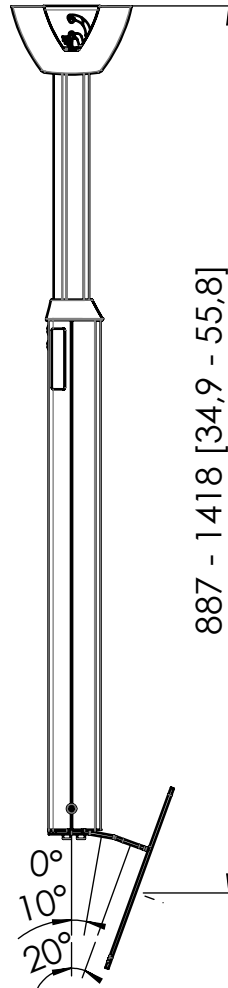

Product data sheet

PRODUCT DATA SHEET PFC 585

Dimensions in mm [inch]

Screen sizes: 48-107 CM [19-42 inch]
Max weight: 20 kg

Ceiling mounting kit:

4x BOLT 7x80
4x FISCHER UX10
4x HEX. FLANGE BOLT M6x12

Screen mounting kit:

4x CROSS REC PAN HEAD SCREW M8 x 16
4x CROSS RECESSED PAN HEAD SCREW M8 x 20
4x SPACER D12 x D8,2 x 10
4x CROSS REC PAN HEAD SCREW M6 x 25
4x CROSS REC PAN HEAD SCREW M6 x 16
4x CROSS REC PAN HEAD SCREW M4 x 25
4x CROSS REC PAN HEAD SCREW M4 x 16
4x WASHER M6x18x1.6

887 - 1418 [34,9 - 55,8]

VESA 100x100
200x100
200x200