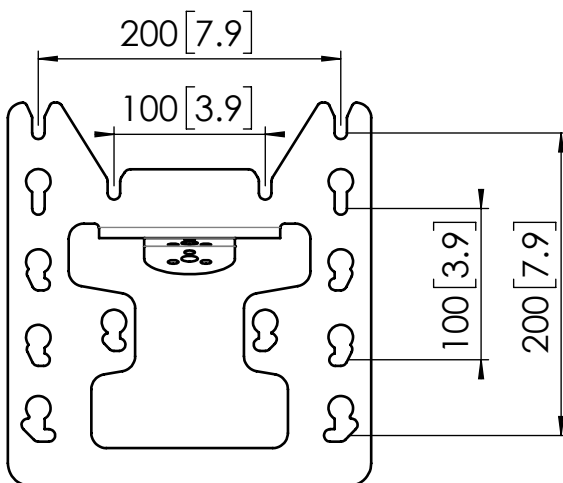

Product data sheet

PRODUCT DATA SHEET PFC 555

Dimensions in mm [inch]

Screen sizes: 48-107 CM [19-42 inch]
Max weight: 20 kg

Ceiling mounting kit:

4x BOLT 7x80
4x FISCHER UX10
4x HEX. FLANGE BOLT M6x12

Screen mounting kit:

4x CROSS REC PAN HEAD SCREW M8 x 16
4x CROSS RECESSED PAN HEAD SCREW
M8 x 20
4x SPACER D12 x D8,2 x 10
4x CROSS REC PAN HEAD SCREW M6 x 25
4x CROSS REC PAN HEAD SCREW M6 x 16
4x CROSS REC PAN HEAD SCREW M4 x 25
4x CROSS REC PAN HEAD SCREW M4 x 16
4x WASHER M6x18x1.6

VESA 100x100
200x100
200x200