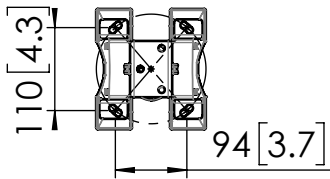

Product data sheet

PRODUCT DATA SHEET PFC 555

Dimensions in mm [inch]

Screen sizes: 48-107 CM [19-42 inch]
Max weight: 20 kg

Ceiling mounting kit:

4x BOLT 7x80
4x FISCHER UX10
4x HEX. FLANGE BOLT M6x12

Screen mounting kit:

4x CROSS REC PAN HEAD SCREW M8 x 16
4x CROSS RECESSED PAN HEAD SCREW
M8 x 20
4x SPACER D12 x D8,2 x 10
4x CROSS REC PAN HEAD SCREW M6 x 25
4x CROSS REC PAN HEAD SCREW M6 x 16
4x CROSS REC PAN HEAD SCREW M4 x 25
4x CROSS REC PAN HEAD SCREW M4 x 16
4x WASHER M6x18x1.6

VESA 100x100
200x100
200x200