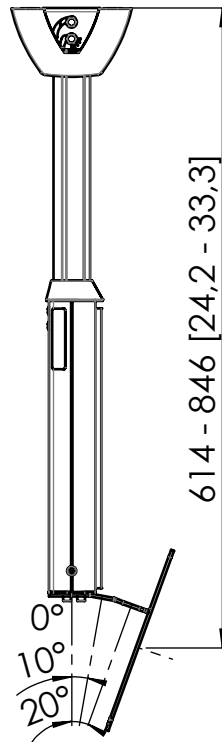

Product data sheet

PRODUCT DATA SHEET PFC 555

Dimensions in mm [inch]

Screen sizes: 48-107 CM [19-42 inch]
Max weight: 20 kg

Ceiling mounting kit:

4x BOLT 7x80
4x FISCHER UX10
4x HEX. FLANGE BOLT M6x12

Screen mounting kit:

4x CROSS REC PAN HEAD SCREW M8 x 16
4x CROSS RECESSED PAN HEAD SCREW
M8 x 20
4x SPACER D12 x D8,2 x 10
4x CROSS REC PAN HEAD SCREW M6 x 25
4x CROSS REC PAN HEAD SCREW M6 x 16
4x CROSS REC PAN HEAD SCREW M4 x 25
4x CROSS REC PAN HEAD SCREW M4 x 16
4x WASHER M6x18x1.6

VESA 100x100
200x100
200x200