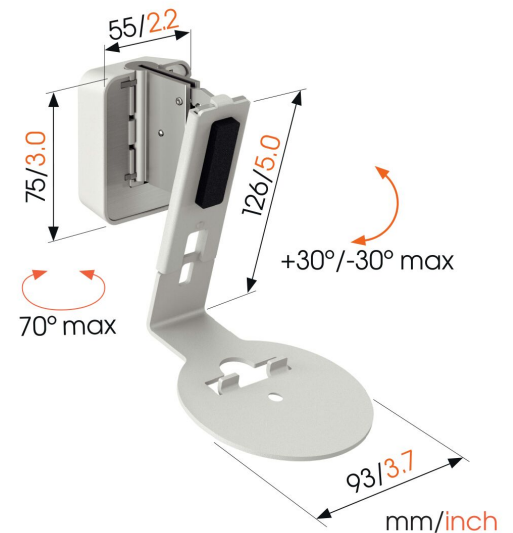

## SWM 4111 Sonos speaker wall mount for Era 100 (white)

### Key Benefits

- Get more out of your Sonos speakers
- Optimise your listening experience
- Install your speaker at any height
- Hang your speaker wall mount level with ease thanks to the built-in spirit level
- Visually appealing design

### Optimise your listening experience with this speaker mount for Sonos Era 100 speakers

This speaker mount has been specially designed for wall mounting Sonos Era 100 speakers. With a swivel range of up to 70° and a 30° tilt range (upwards or downwards), the Vogel's speaker wall mount allows you to adjust your speakers to the perfect angle.

# Specifications

Article number (SKU)	8151111
Colour	White
EAN single box	8712285371844
Height	126
Width	93
TÜV certified	Yes
Tilt	Tilt -30°/+30°
Turn	Up to 70°
Guarantee	5 years
Certifications	TÜV
Speaker brand	Sonos
Speaker models	Era 100
Spirit level included	Yes