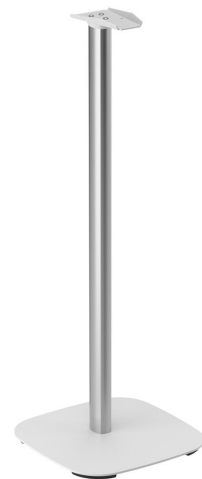

SFS 4133 Sonos speaker stand for Era 300 (white)

Key Benefits

- Get more out of your Sonos speakers
- Enhance your listening experience

Sonos Era 300 speaker stand specially designed to provide a superior listening experience

Want to enhance your Sonos Era 300 listening experience without drilling holes in your walls? The Vogel's speaker stand for Sonos Era 300 speakers is the ideal solution! This 82-cm stand positions your speaker perfectly at ear level. This speaker stand is designed to take your listening experience to the next level.

SFS 4133 Sonos speaker stand for Era 300 (white)

Specifications

Article number (SKU)	8151331
Colour	White
EAN single box	8712285371967
Height	816
Width	305
Depth	305
TÜV certified	Yes
Guarantee	5 years
Cable management	Integrated cable management CIS® Cable Inlay System
Certifications	TÜV
Speaker brand	Sonos
Speaker models	Era 300