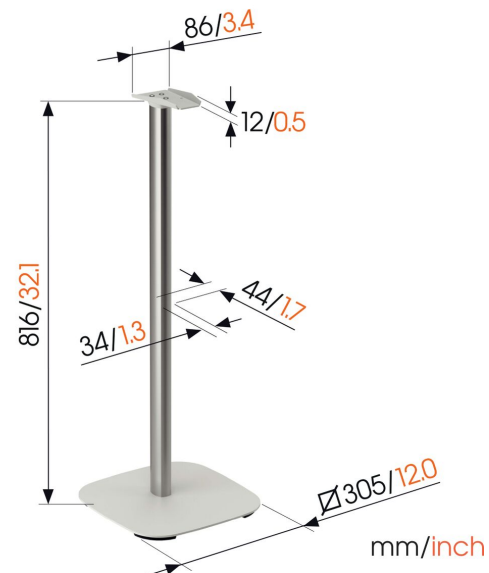

SFS 4133 Sonos speaker stand for Era 300 (white)

Key Benefits

- Get more out of your Sonos speakers
- Enhance your listening experience

Sonos Era 300 speaker stand specially designed to provide a superior listening experience

Want to enhance your Sonos Era 300 listening experience without drilling holes in your walls? The Vogel's speaker stand for Sonos Era 300 speakers is the ideal solution! This 82-cm stand positions your speaker perfectly at ear level. This speaker stand is designed to take your listening experience to the next level.

SFS 4133 Sonos speaker stand for Era 300 (white)

Specifications

Article number (SKU)	8151331
Colour	White
EAN single box	8712285371967
Height	816
Width	305
Depth	305
TÜV certified	Yes
Guarantee	5 years
Cable management	Integrated cable management CIS® Cable Inlay System
Certifications	TÜV
Speaker brand	Sonos
Speaker models	Era 300