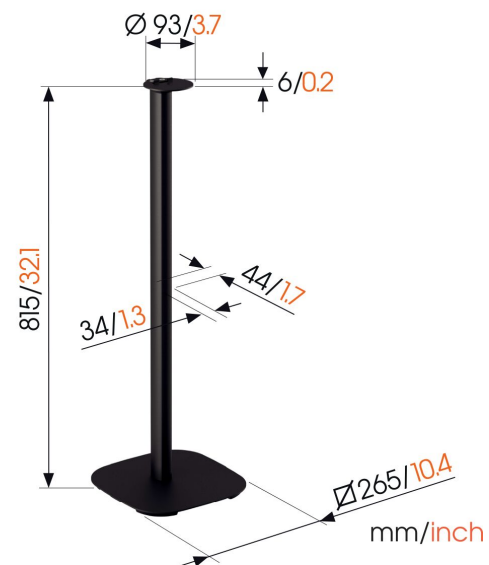

## SFS 4113 Sonos speaker stand for Era 100 (black)

### Mounting your Sonos Era 100 on a stand provides the ideal listening experience.

Don't want the hassle of drilling holes in walls? The speaker floor stand for Sonos Era 100 from Vogel's is the ideal solution! This 82-cm stand positions your speaker at the perfect height to ensure that the sound is aimed directly at your ear. The speaker stand is designed to take your listening experience to the next level.

### Specifications

Article number (SKU)	8151130
Colour	Black
EAN single box	8712285371905
Height	815
Width	265
Depth	265
TÜV certified	Yes
Guarantee	5 years
Cable management	Integrated cable management CIS® Cable Inlay System
Certifications	TÜV
Speaker brand	Sonos
Speaker models	Era 100