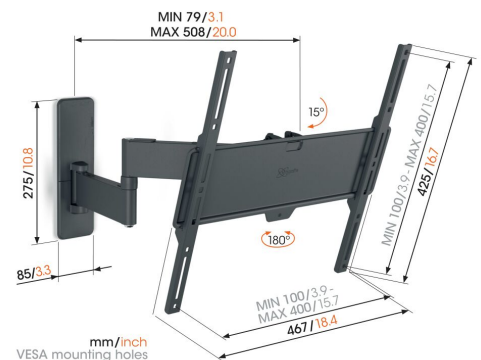

TVM 1443 Full-Motion TV Wall Mount

Key Benefits

- Turn your TV up to 180° thanks to long arms of 51 cm
- Secure tilting up to 15°
- Easy to level, even after installation
- Cable straps included
- Free spirit level included

Extreme full-motion TV wall mount for TVs from 32 to 65 inches

This QUICK Full-Motion+ TV wall mount makes it possible to watch TV from virtually any angle in the room. Even manoeuvring your TV at an angle to the wall is no problem. You can turn the wall mount up to 180° and tilt it up to 15°. Like the other QUICK TV wall mounts, the QUICK Full-Motion+ TV wall mount is quick and easy to install. You can mount your TV on the wall in max. 30 minutes. The version shown here is suitable for TVs from 32 to 65 inches and weighing up to 25 kg.

TVM 1443 Full-Motion TV Wall Mount

Specifications

Article number (SKU)	1814430
Colour	Black
EAN single box	8712285349409
Product size	M
Height	447
Width	447
TÜV certified	Yes
Tilt	Tilt up to 15°
Turn	Up to 180°
Guarantee	5 years
Min. screen size (inch)	32
Max. screen size (inch)	65
Max. weight load (kg)	25
Min. hole pattern	100mm x 100mm
Max. hole pattern	400mm x 400mm
Max. bolt size	M8
Max. height of interface (mm)	425
Max. width of interface (mm)	476
Cable management	Cable straps
Max. distance to the wall (mm)	508
Max. horizontal hole pattern (mm)	400
Max. vertical hole pattern (mm)	400
Min. distance to the wall (mm)	79
Number of pivot points	3
Spirit level included	Yes
Universal or fixed hole pattern	Universal